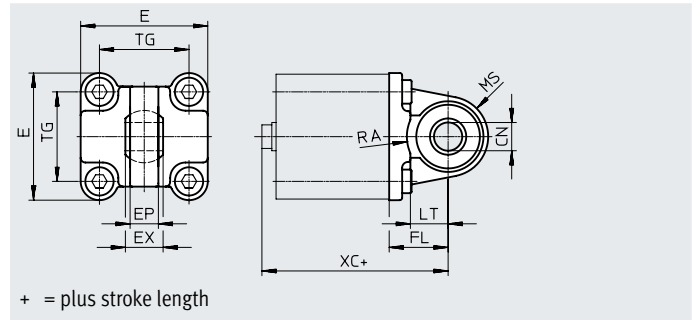

For \varnothing [mm]	Basic version				R3 – High corrosion protection			
	CRC ¹⁾	Weight [g]	Part no.	Type	CRC ¹⁾	Weight [g]	Part no.	Type
12	2 - moderate	20	537790	SNCL-12	3	20	537794	SNCL-12-R3
16	2 - moderate	21	537791	SNCL-16	3	21	537795	SNCL-16-R3
20	2 - moderate	38	537792	SNCL-20	3	38	537796	SNCL-20-R3
25	2 - moderate	41	537793	SNCL-25	3	41	537797	SNCL-25-R3
32	1 - low	71	★ 174404	SNCL-32	–	–	–	–
40	1 - low	95	★ 174405	SNCL-40	–	–	–	–
50	1 - low	158	★ 174406	SNCL-50	–	–	–	–
63	1 - low	225	★ 174407	SNCL-63	–	–	–	–
80	1 - low	436	★ 174408	SNCL-80	–	–	–	–
100	1 - low	606	174409	SNCL-100	–	–	–	–
125	1 - low	1135	174410	SNCL-125	–	–	–	–

1) More information: www.festo.com/x/topic/crc

Accessories

Swivel flange

SNCS/CRSNCS/SNCS-...-R3

Material:

SNCS 32 ... 50: Die-cast aluminium

SNCS 63 ... 125: Wrought aluminium alloy

CRSNCS 32 ... 80:

High-alloy stainless steel

SNCS-...-R3 100 ... 125:

Wrought aluminium alloy with protective coating

RoHS-compliant

Dimensions and ordering data

For \varnothing [mm]	CN \varnothing		E		EP ± 0.2	EX	FL ± 0.2
	ADN-...	ADN-...-R3	ADN-...	ADN-...-R3			
32	10 ^{+0.013}	10+0.015/-0.04	45+0.2/-0.5	45 _{-0.5}	10.5	14	22
40	12 ^{+0.015}	12+0.018/-0.04	54 _{-0.5}	54 _{-0.5}	12	16	25
50	16 ^{+0.015}	16+0.018/-0.04	64 _{-0.6}	64 _{-0.6}	15	21	27
63	16 ^{+0.015}	16+0.018/-0.04	74.5 ± 0.5	75 _{-0.6}	15	21	32
80	20 ^{+0.018}	20+0.021/-0.04	92.2 ± 0.8	93 _{-0.8}	18	25	36
100	20 ^{+0.018}	20+0.021/-0.04	109+1/-0.7	109+1/-0.7	18	25	41
125	30 ^{+0.018}	30+0.021/-0.04	132+1/-0.7	132+1/-0.7	25	37	50