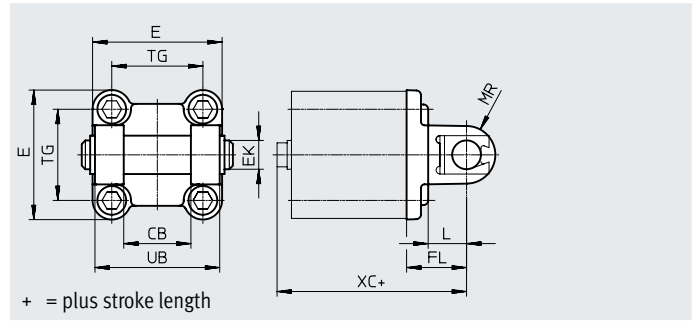

Accessories

Swivel flange SNCB/SNCB-...-R3

Material:
SNCB: Die-cast aluminium
SNCB-...-R3: Die-cast aluminium with
protective coating
RoHS-compliant

Dimensions and ordering data

For $\varnothing$	CB	E	EK $\varnothing$	FL	L	MR	TG	UB	XC
[mm]	H14		H9/e8	± 0.2		-0.5		h14	
32	26	$45_{+0.2/-0.5}$	10	22	13	8.5	32.5	45	72
40	28	$54_{-0.5}$	12	25	16	12	38	52	76
50	32	$64_{-0.6}$	12	27	16	12	46.5	60	80
63	40	$75_{-0.6}$	16	32	21	16	56.5	70	89
80	50	$93_{-0.8}$	16	36	22	16	72	90	99
100	60	$110_{+0.3/-0.8}$	20	41	27	20	89	110	117
125	70	$131_{-0.8}$	25	50	30	25	110	130	142

For $\varnothing$	Basic version				R3 – High corrosion protection			
	CRC¹⁾	Weight [g]	Part no.	Type	CRC¹⁾	Weight [g]	Part no.	Type
32	1 - low	103	★ 174390	SNCB-32	3	100	176944	SNCB-32-R3
40	1 - low	155	★ 174391	SNCB-40	3	151	176945	SNCB-40-R3
50	1 - low	233	★ 174392	SNCB-50	3	228	176946	SNCB-50-R3
63	1 - low	375	★ 174393	SNCB-63	3	371	176947	SNCB-63-R3
80	1 - low	636	★ 174394	SNCB-80	3	632	176948	SNCB-80-R3
100	1 - low	1035	174395	SNCB-100	3	986	176949	SNCB-100-R3
125	1 - low	1860	174396	SNCB-125	3	1776	176950	SNCB-125-R3

1) More information: www.festo.com/x/topic/crc