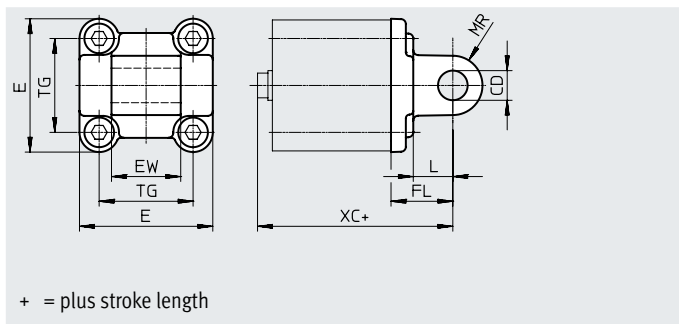

Dimensions and ordering data

For \varnothing [mm]	CD \varnothing H10	E	EW	FL ± 0.2	L	MR	TG	XC
12	6	25 _{-0.6}	12 _{h12}	16	10	6	16	55.2
16		27.5 _{-0.6}					18	
20	8	34.5 _{-0.6}	16 _{h12}	20	14	8	22	62.7
25		38.5 _{-0.6}					26	
32	10	45 _{+0.2/-0.5}	26 _{-0.2/-0.6}	22	13	10	32.5	72.2
40	12	54 _{-0.5}	28 _{-0.2/-0.6}	25	16	12	38	75.2
50		64 _{-0.6}	32 _{-0.2/-0.6}	27			46.5	
63	16	75 _{-0.6}	40 _{-0.2/-0.6}	32	21	16	56.5	89.2
80		93 _{-0.8}	50 _{-0.2/-0.6}	36			72	
100	20	110 _{+0.3/-0.8}	60 _{-0.2/-0.6}	41	27	20	89	117
125	25	131 _{-0.8}	70 _{-0.2/-0.6}	50	30	25	110	142

For \varnothing [mm]	Basic version				R3 – High corrosion protection			
	CRC ¹⁾	Weight [g]	Part no.	Type	CRC ¹⁾	Weight [g]	Part no.	Type
12	2 - moderate	20	537790	SNCL-12	3	20	537794	SNCL-12-R3
16	2 - moderate	21	537791	SNCL-16	3	21	537795	SNCL-16-R3
20	2 - moderate	38	537792	SNCL-20	3	38	537796	SNCL-20-R3
25	2 - moderate	41	537793	SNCL-25	3	41	537797	SNCL-25-R3
32	1 - low	71	★ 174404	SNCL-32	–	–	–	–
40	1 - low	95	★ 174405	SNCL-40	–	–	–	–
50	1 - low	158	★ 174406	SNCL-50	–	–	–	–
63	1 - low	225	★ 174407	SNCL-63	–	–	–	–
80	1 - low	436	★ 174408	SNCL-80	–	–	–	–
100	1 - low	606	174409	SNCL-100	–	–	–	–
125	1 - low	1135	174410	SNCL-125	–	–	–	–